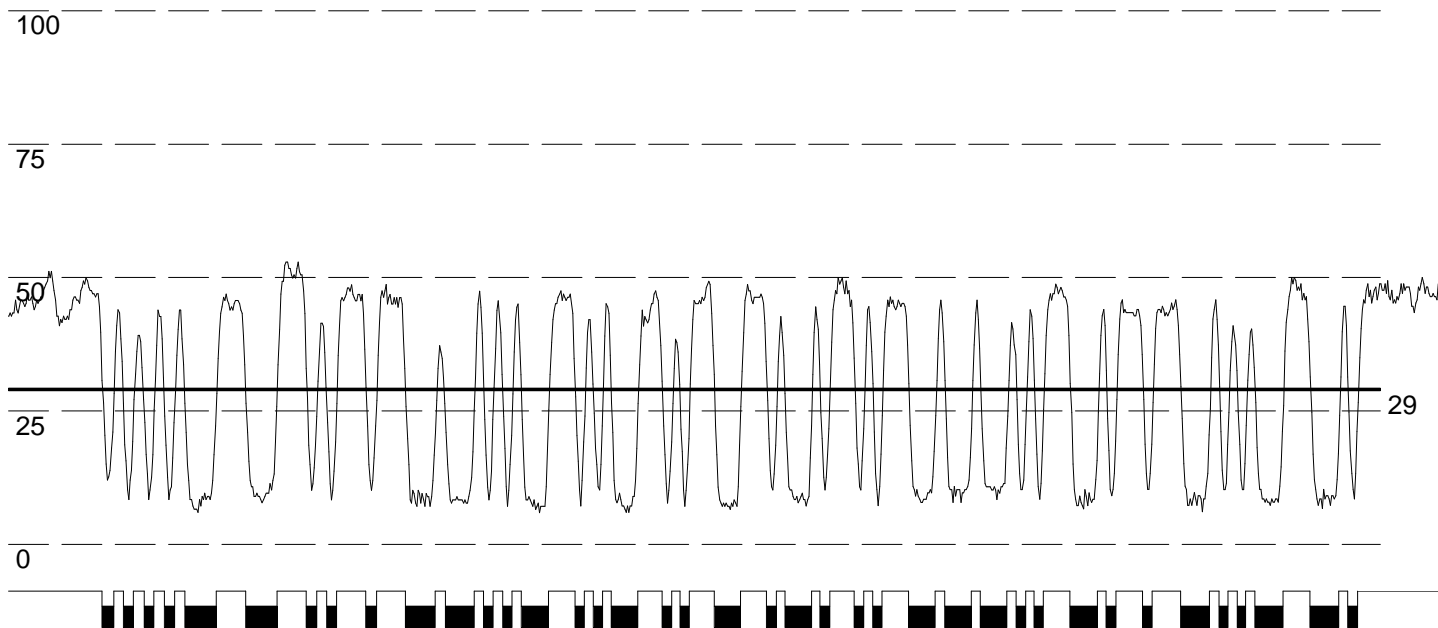

# SCANALYST - Bar Code Symbol Analysis

INTERLEAVED 2/5 Symbol contains 00032246758421  
Scan Profile Printed at FoxJet, An ITW Company 6/18/2009

# of Elements..... 79  
Total # of X Bars..... 132  
Ave Bar Variance.....+.03X 25-50% Growth  
Wide/Narrow Ratio..... 2.9 PASS  
# of Data Points..... 1076  
Left Quiet Zone.....PASS  
Right Quiet Zone.....PASS