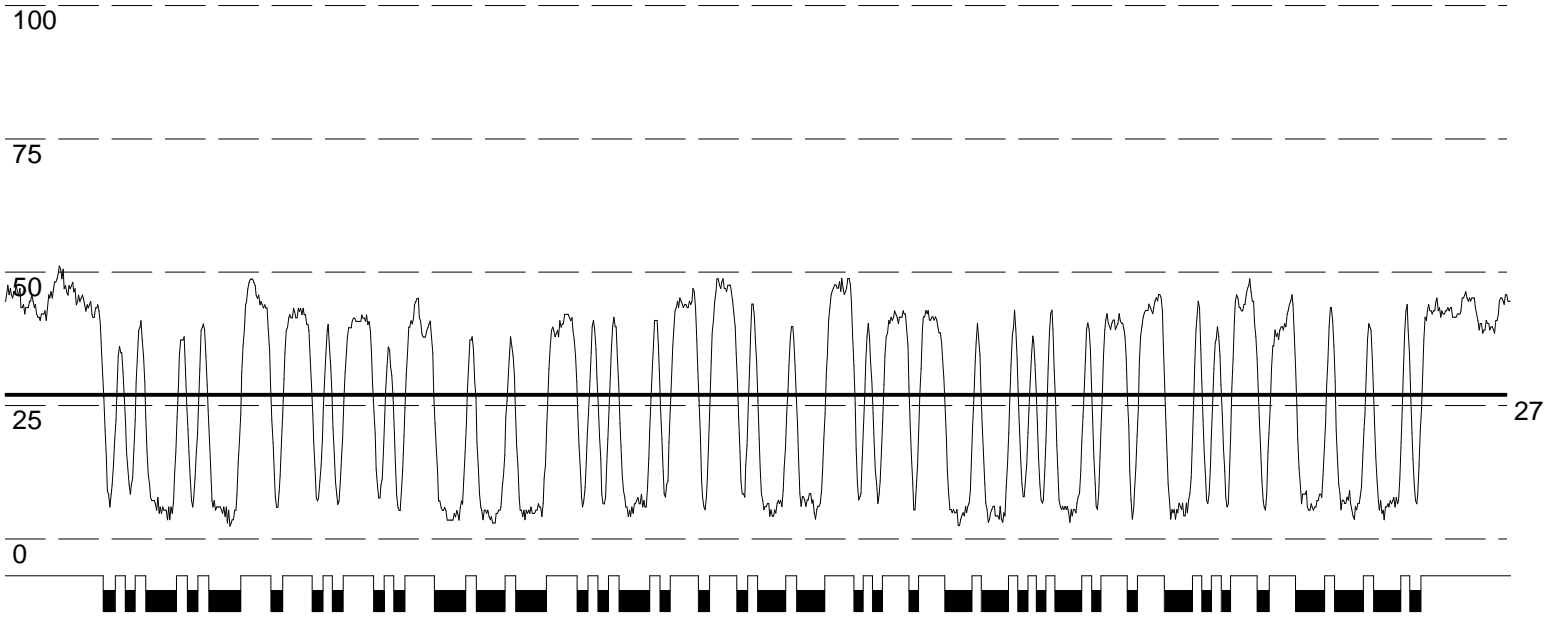

SCANALYST - Bar Code Symbol Analysis

INTERLEAVED 2/5 Symbol contains 50758108032076

Scan Profile

Printed at FoxJet, An ITW Company 6/18/2009

ANSI TEST RESULTS

Scan Profile

C

MIN REFLECTANCE	SYMBOL CONTRAST	EDGE CONTRAST	MODULATION	DECODABILITY	DEFECTS
A 4%	C 49%	A 27%	C 56%	A 78%	B 20%

PSC 650 WAND 660nm, 20 mil Wand

Reflective

Global Threshold.....PASS
Space Reflectance = 51%
Bar Reflectance = 2%
Reference Decode.....PASS

Traditional

Message Format.....PASS
Check Character.....NONE
Message Length14 OK
Traditional Grade.....PASS

Dimensional

of Elements..... 79
Total # of X Bars..... 129
Ave Bar Variance.....+.03X 25-50% Growth
Wide/Narrow Ratio..... 2.8 PASS
of Data Points..... 1255

Left Quiet Zone.....PASS
Right Quiet Zone.....PASS